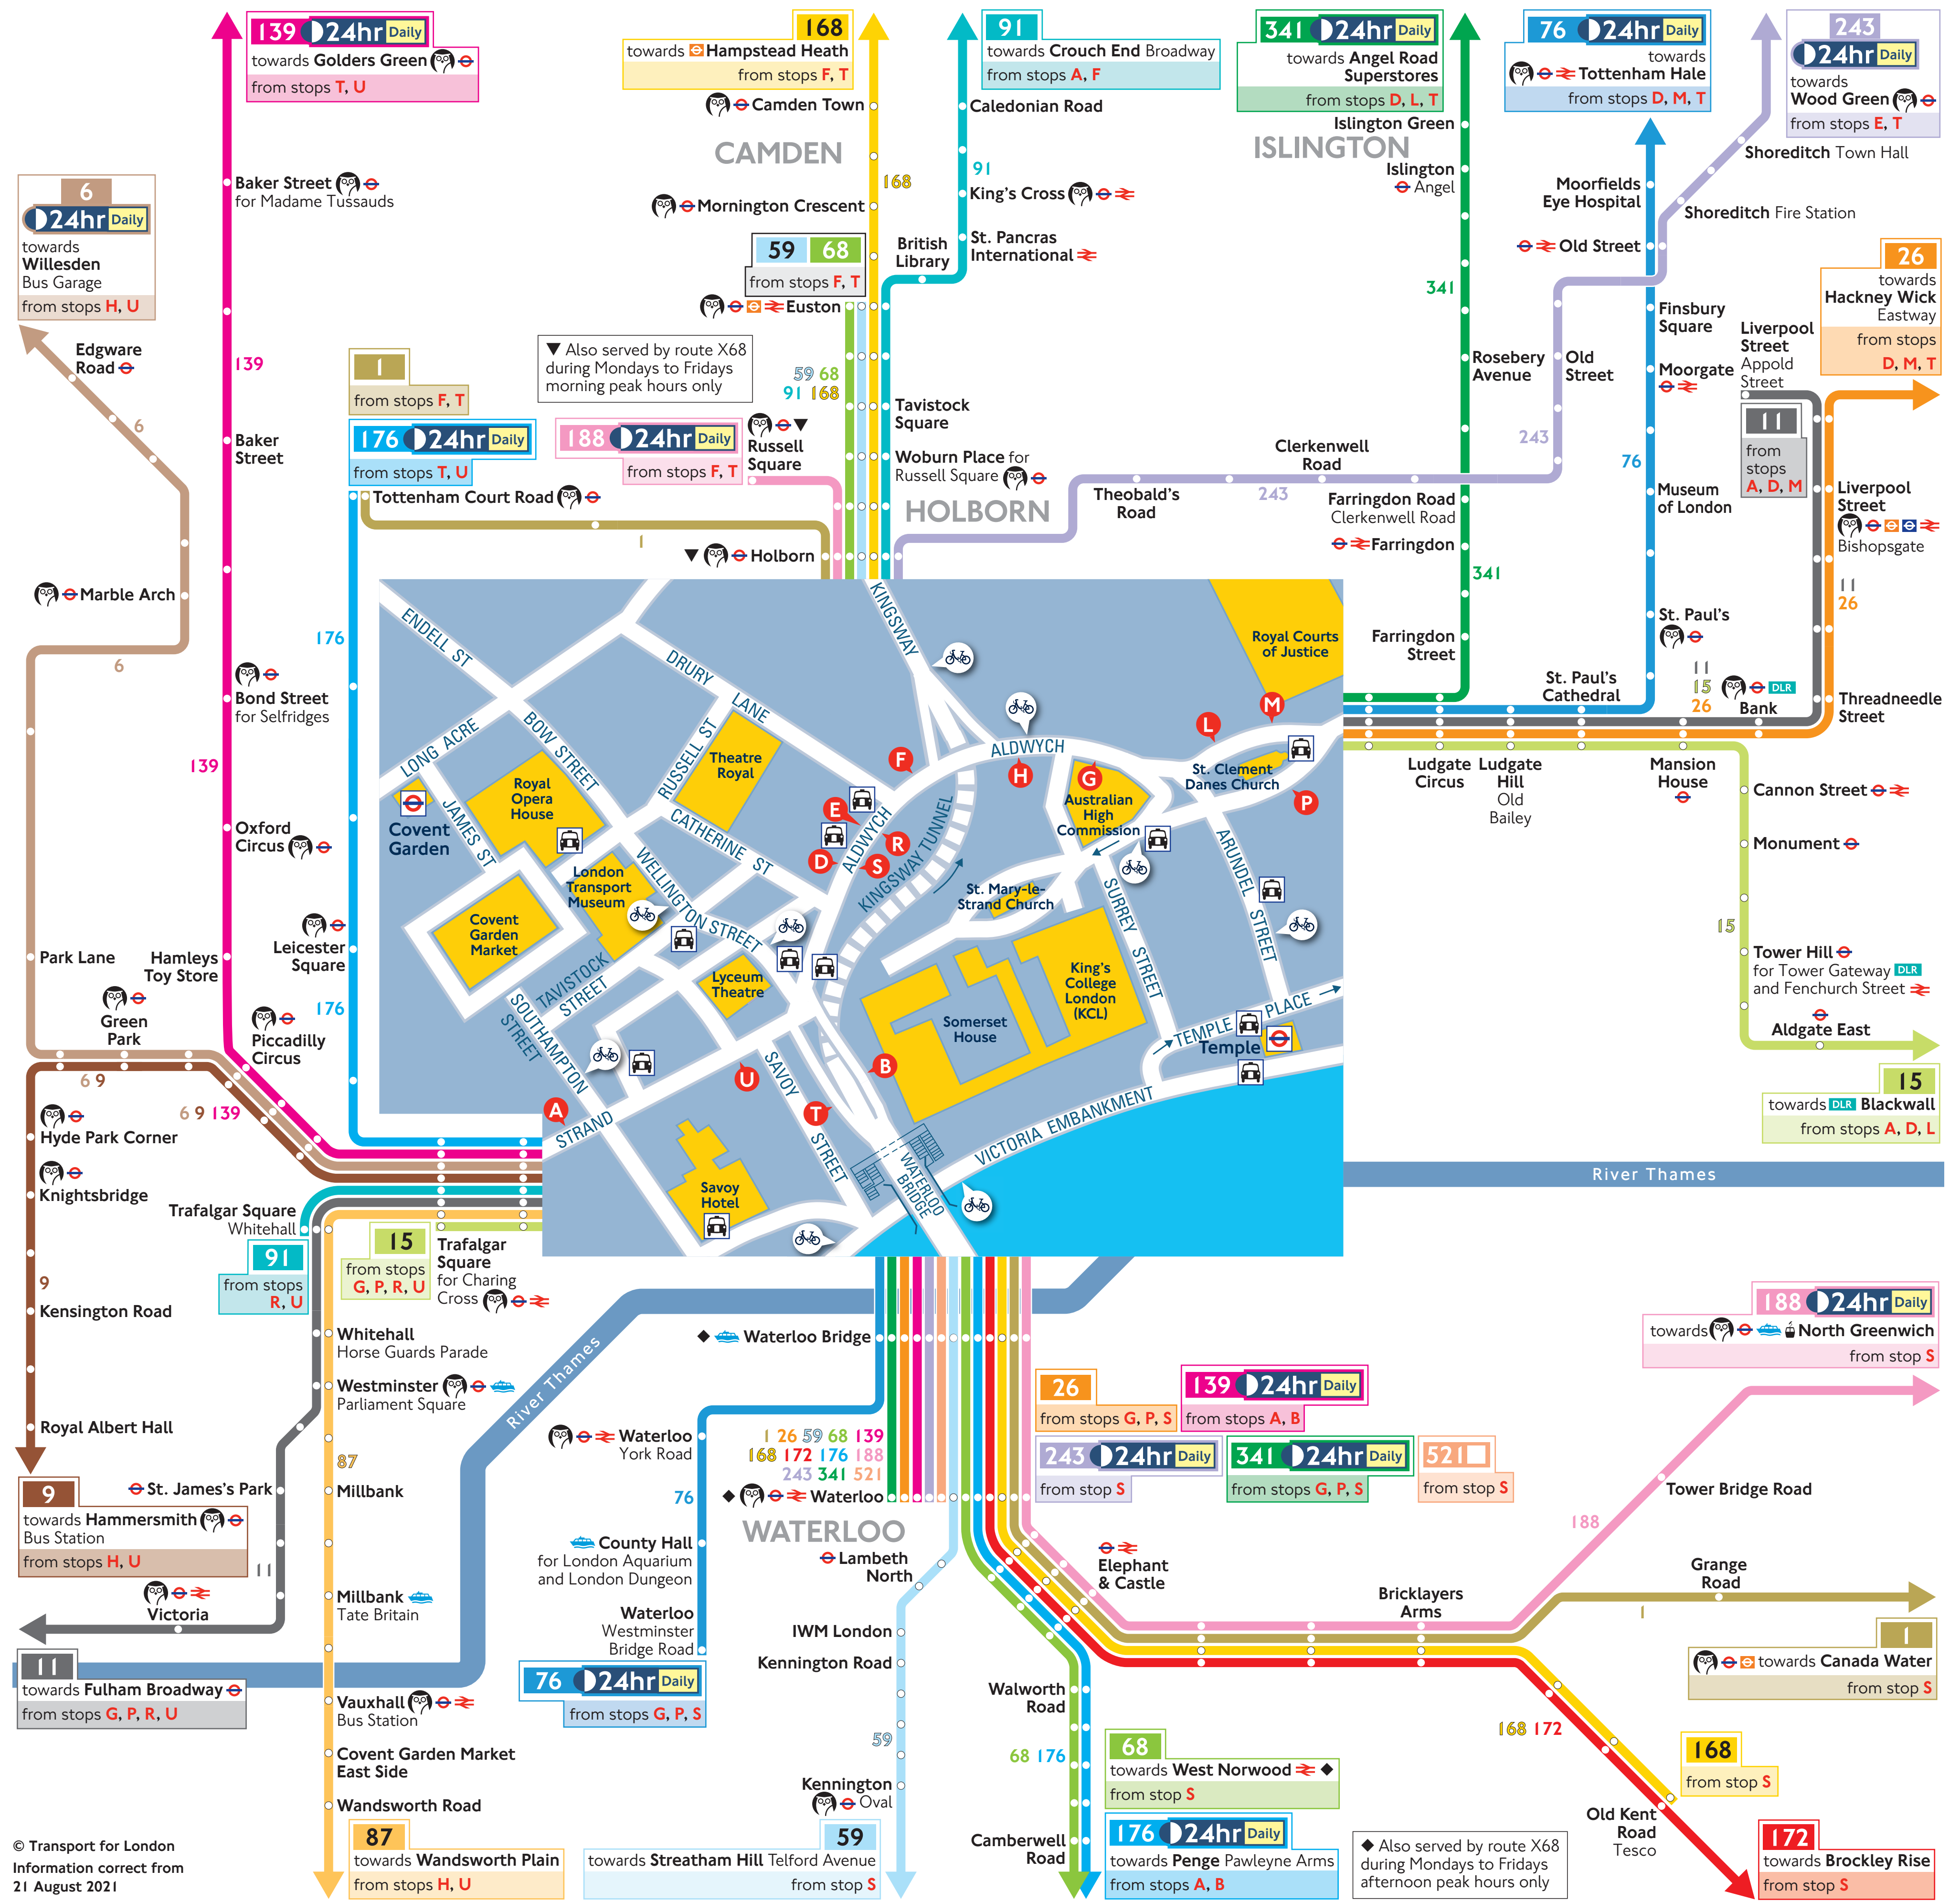

Buses from Aldwych

© Transport for London
Information correct from
21 August 2021

How to use this map

- Find your destination on the map or in the Destination finder
- See the coloured lines on the map and numbers in the Destination finder for the bus routes that go to your destination
- Check the Destination finder and map (at the end of each coloured line) for the bus stops to catch your bus from
- Use the central map to find the nearest bus stop for your route
- Look for the bus stop letters at the top of the stop (see example for stop A to the right)

Key

- Connections with London Underground
- Connections with London Overground
- Connections with TfL Rail
- Connections with National Rail
- Connections with DLR
- Connections with London Trams
- Connections with river boats
- Connections with Emirates Air Line
- Cycle hire docking station
- Taxi rank
- Tube/London Overground station with 24-hour service Friday and Saturday nights
- Mondays to Fridays only
- Mondays to Fridays morning peak hours only
- Mondays to Fridays afternoon peak hours only